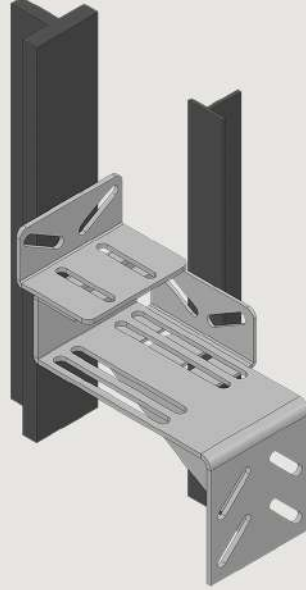

makine sehpası
MR DiSLiLi
MR GEARED

makine sehpası
MRL DiSLiSİZ TİP 3
MR GEARLESS TYPE 3

DiĐER EKİPMANLAR

OTHER EQUIPMENT

ORTAK KONSOL TİP 1
COMMON BRACKET TYPE 1

ORTAK KONSOL TİP 2
COMMON BRACKET
TYPE 2

C KARKAS KONSOLU
C SHAPED FRAME
BRACKET

PATEN BLOGU
GUIDE SHOE

**L KARKAS
KONSOLU**
L SHAPED FRAME
BRACKET

KUYU ARA BÖLMESİ
side weight bracket

**RİSK ANALİZLİ KUYU
ARA BÖLMESİ**
pit buffer pod with
risk analysis

**KUYU
DİBİ
TAMPONU**
adjustable
pit buffer