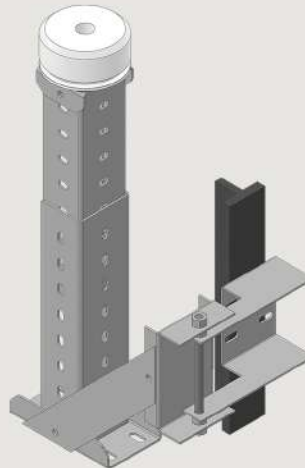

makine sehpası
MR DiSLiLi
MR GEARED

makine sehpası
MRL DiSLiSİZ TİP 3
MR GEARLESS TYPE 3

DiĐER EKİPMANLAR

OTHER EQUIPMENT

ORTAK KONSOL TİP 1
COMMON BRACKET TYPE 1

ORTAK KONSOL TİP 2
COMMON BRACKET
TYPE 2

C KARKAS KONSOLU
C SHAPED FRAME
BRACKET

PATEN BLOGU
GUIDE SHOE

**L KARKAS
KONSOLU**
L SHAPED FRAME
BRACKET

KUYU ARA BÖLMESİ
side weight bracket

**RİSK ANALİZLİ KUYU
ARA BÖLMESİ**
pit buffer pod with
risk analysis

**KUYU
DİBİ
TAMPONU**
adjustable
pit buffer