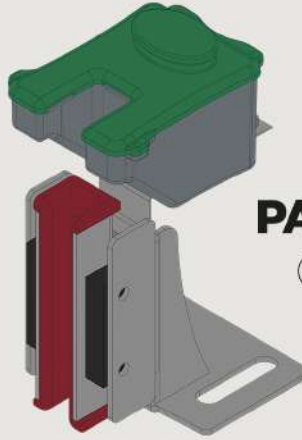

makine sehpası
MR DiSLiLi
MR GEARED

makine sehpası
MRL DiSLiSİZ TİP 3
MR GEARLESS TYPE 3

DiĐER EKİPMANLAR

OTHER EQUIPMENT

ORTAK KONSOL TİP 1
COMMON BRACKET TYPE 1

ORTAK KONSOL TİP 2
COMMON BRACKET
TYPE 2

C KARKAS KONSOLU
C SHAPED FRAME
BRACKET

PATEN BLOGU
GUIDE SHOE

**L KARKAS
KONSOLU**
L SHAPED FRAME
BRACKET

KUYU ARA BÖLMESİ
side weight bracket

**RİSK ANALİZLİ KUYU
ARA BÖLMESİ**
pit buffer pod with
risk analysis

**KUYU
DİBİ
TAMPONU**
adjustable
pit buffer