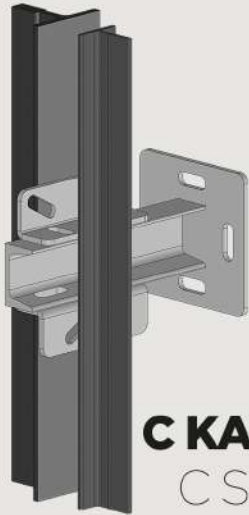

makine sehpası
MR DiSLiLi
MR GEARED

makine sehpası
MRL DiSLiSİZ TİP 3
MR GEARLESS TYPE 3

DiĐER EKİPMANLAR

OTHER EQUIPMENT

ORTAK KONSOL TİP 1
COMMON BRACKET TYPE 1

ORTAK KONSOL TİP 2
COMMON BRACKET
TYPE 2

C KARKAS KONSOLU
C SHAPED FRAME
BRACKET

PATEN BLOGU
GUIDE SHOE

**L KARKAS
KONSOLU**
L SHAPED FRAME
BRACKET

KUYU ARA BÖLMESİ
side weight bracket

**RİSK ANALİZLİ KUYU
ARA BÖLMESİ**
pit buffer pod with
risk analysis

**KUYU
DİBİ
TAMPONU**
adjustable
pit buffer